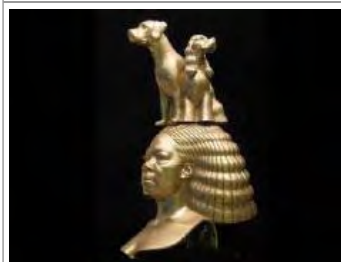

More

Leo Kesting Gallery Image

The Leo Kesting Gallery's "Memories of Sophie and Gracie: A Puppies' Memorial" sculpture features "puppy versions" of Oprah Winfrey's Cocker Spaniel, Sophie, and Golden Labrador, Gracie, atop the talk show icon's head.

OPRAH WINFREY MONUMENTS

- Slideshow: [Winfrey Sculptures](#)
- **CELEBRITY SLIDESHOWS**
- Slideshow: [Celebs Lose Big Weight](#)
- Slideshow: ['60s, '70s Rockers Then, Now @ THE MOVIES](#)
- Special Section: [Summer Movies](#)
- Features: [Tim Lammers Interviews](#)
- Slideshow: [Film Strip: Coming Soon](#)

Today's Hot Deals

Saturday, 5/17/2008